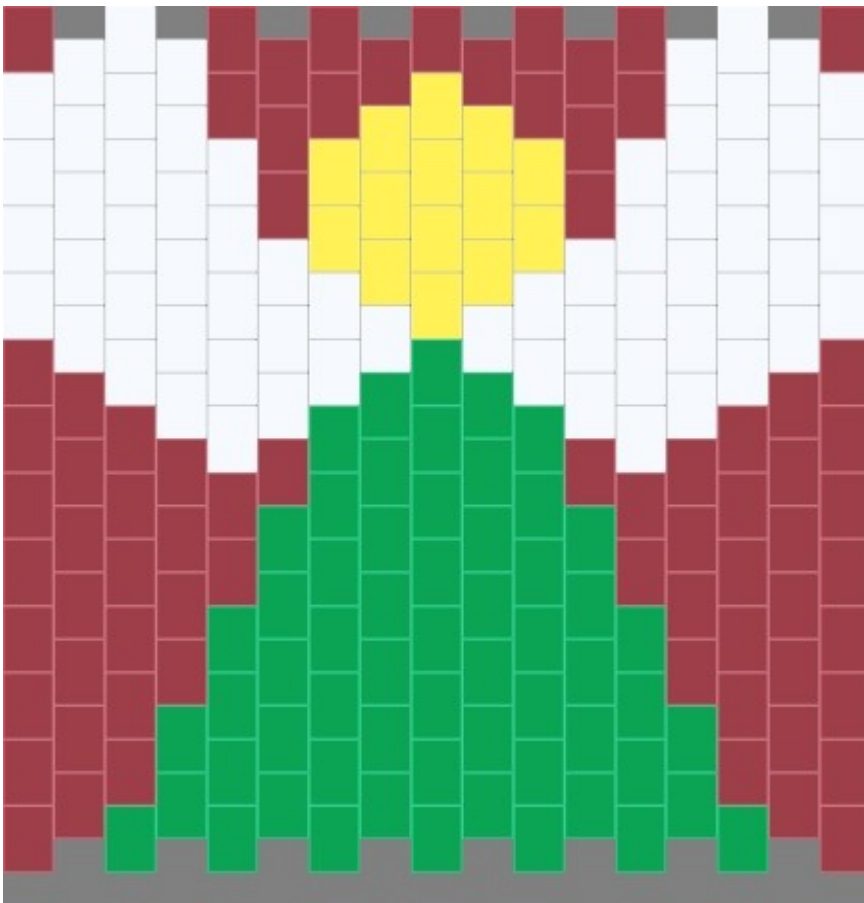

MB-128 Coaster - Angel Christmas 2 (4-1/4 x 4-1/2)

Designed by Bonnie Matthews (2008)

PATTERN DESIGNED BY AND PROPERTY OF BEADED BANNERS BY BONNIE
Image preview.

PATTERN DESIGNED BY AND PROPERTY OF BEADED BANNERS BY BONNIE
Bead Color List

Color index	Color	Mfg code	Nick name	Bead count
15		Burgandy or Red	Burgandy or Red	75
42		White	White	64
12		Green	Green	60
54		Yellow	Yellow	14